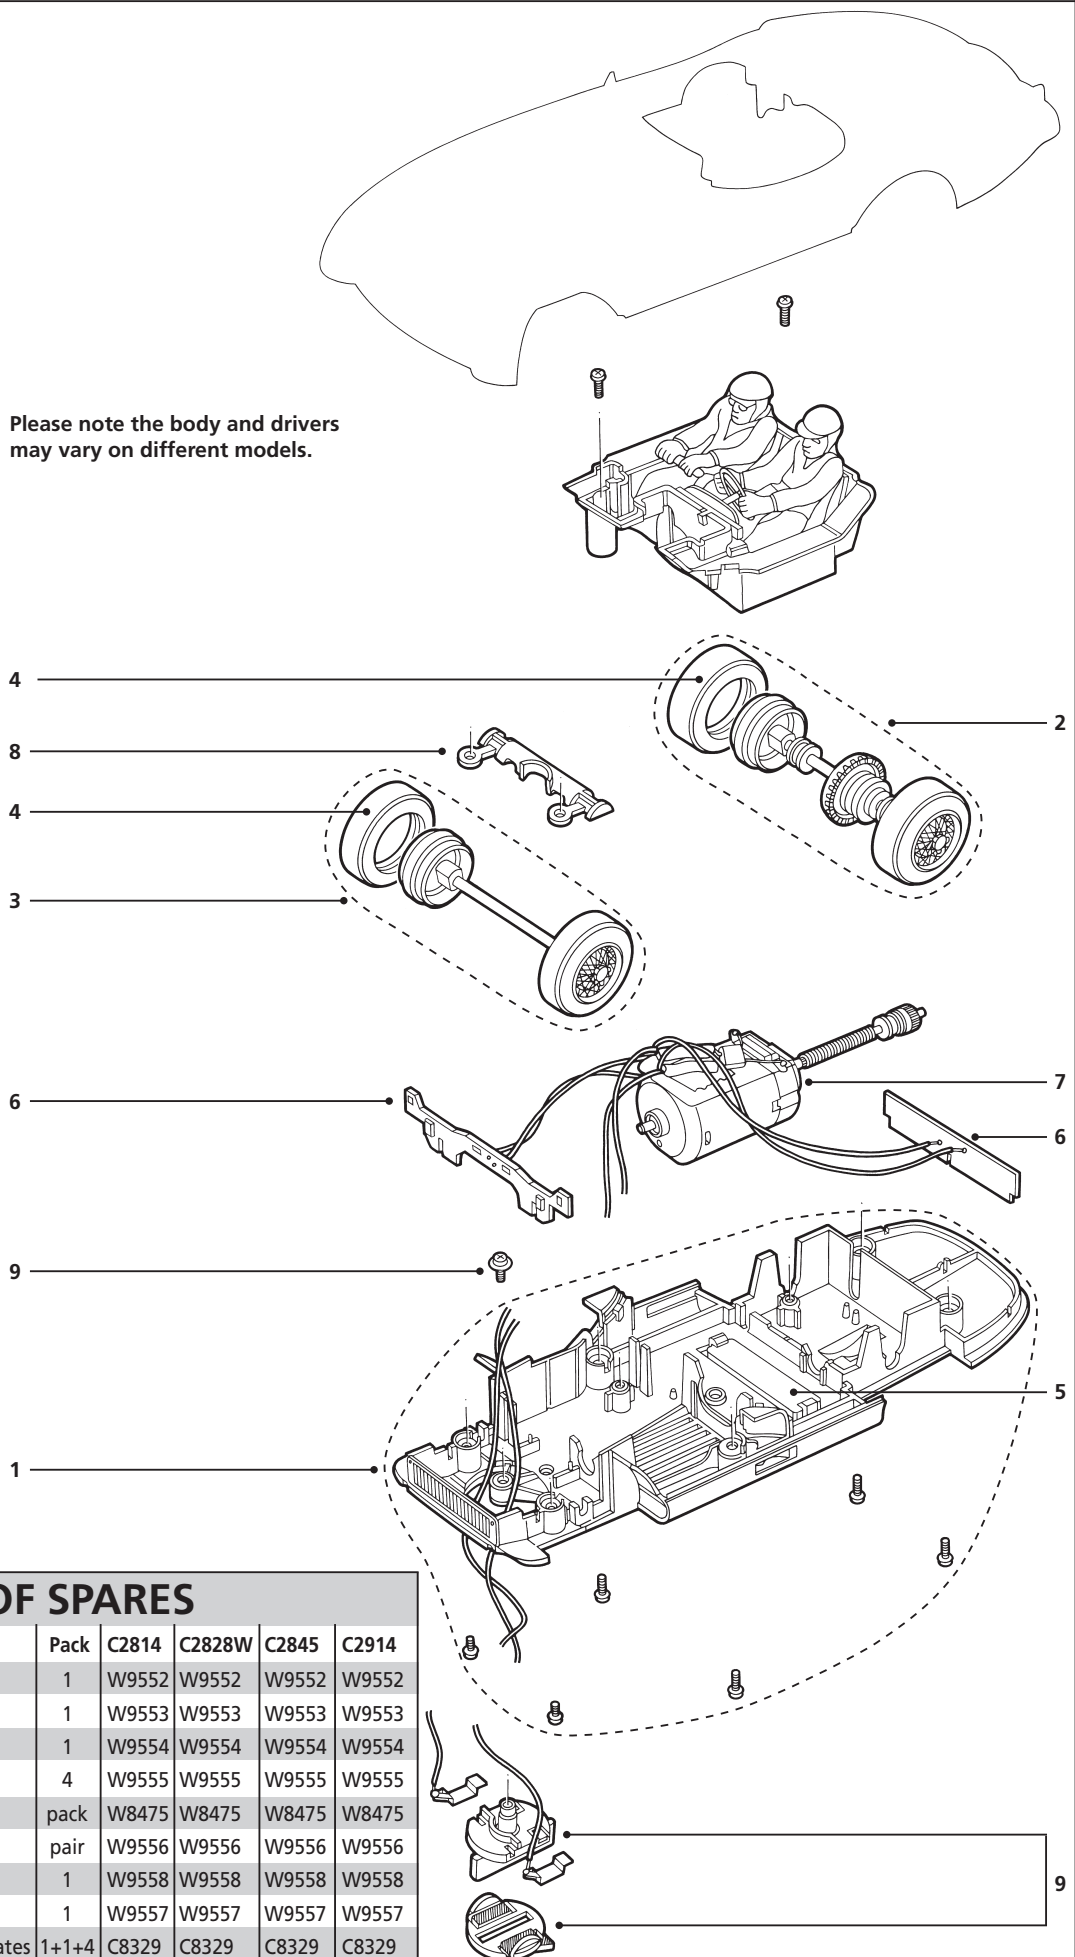

Please note the body and drivers may vary on different models.

LIST OF SPARES

Item No	Description	Pack	C2814	C2828W	C2845	C2914
1	Underpan	1	W9552	W9552	W9552	W9552
2	Rear Wheel Assembly	1	W9553	W9553	W9553	W9553
3	Front Wheel Assembly	1	W9554	W9554	W9554	W9554
4	Tyres	4	W9555	W9555	W9555	W9555
5	Magnets	pack	W8475	W8475	W8475	W8475
6	PCB Lights	pair	W9556	W9556	W9556	W9556
7	Motor	1	W9558	W9558	W9558	W9558
8	Front Wheel Retainer	1	W9557	W9557	W9557	W9557
9	Guide Blade+Screw+Braid Plates	1+1+4	C8329	C8329	C8329	C8329